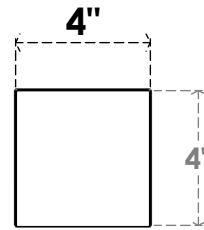

ITEM NUMBER: BRCPC040X28000X04000TRA

4"W X 28"D X 4"H TRADITIONAL ARCHITECTURAL GRADE PVC CLOSED KNEE BRACE

SIDE PROFILE

FRONT PROFILE

ISOMETRIC

EKENA MILLWORK
2300 WEST MAIN ST.
CLARKSVILLE, TX 75426
TOLL FREE: 866-607-0453
WWW.EKENAMILLWORK.COM