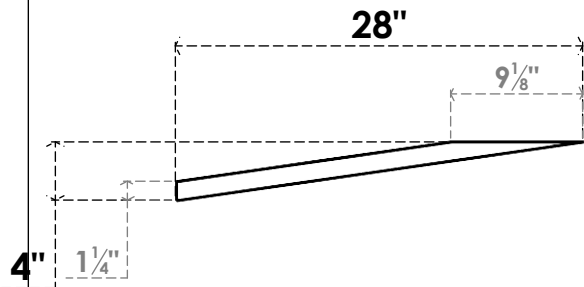

ITEM NUMBER: BRCPC040X28000X04000TRA

4"W X 28"D X 4"H TRADITIONAL ARCHITECTURAL GRADE PVC CLOSED KNEE BRACE

SIDE PROFILE

FRONT PROFILE

ISOMETRIC

EKENA MILLWORK
2300 WEST MAIN ST.
CLARKSVILLE, TX 75426
TOLL FREE: 866-607-0453
WWW.EKENAMILLWORK.COM