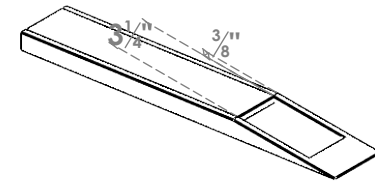

ITEM NUMBER: BRCPC040X28000X04000TRA

4"W X 28"D X 4"H TRADITIONAL ARCHITECTURAL GRADE PVC CLOSED KNEE BRACE

SIDE PROFILE

FRONT PROFILE

ISOMETRIC

EKENA MILLWORK
2300 WEST MAIN ST.
CLARKSVILLE, TX 75426
TOLL FREE: 866-607-0453
WWW.EKENAMILLWORK.COM